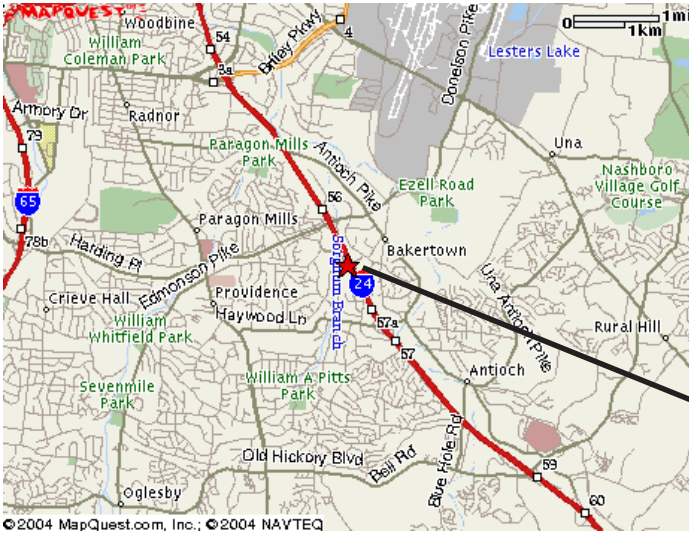

Fairway Nashville Location
5215 Linbar Drive, Suite 201
Nashville, TN 37211
615.947.0001
615.947.0073 Fax
1.800.815.3247 Toll Free

Fairway Supply/Nashville is located south of downtown off of Interstate 24 at the Haywood Lane exit. Haywood Lane is the 1st exit south of the Harding Road exit and the 1st exit north of the Bell Road exit. When exiting the Haywood Lane exit head west towards Linbar Dr. Linbar Dr. is the 1st intersection after you exit Interstate 24 onto Haywood Lane. Proceed 1/2 mile north on Linbar Dr. towards the Duke Properties on the west side of Linbar Dr. Turn into the 1st driveway and proceed to the second building marked 5215. Fairway Supply is located in Suite 201 in the 5215 building.