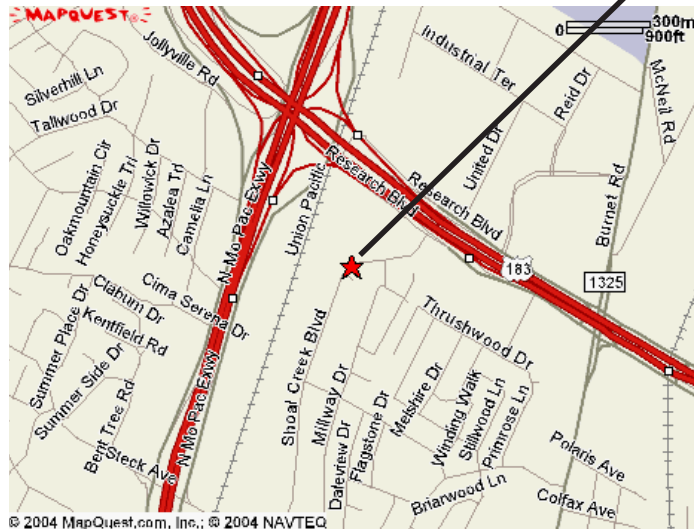

© 2004 MapQuest.com, Inc.; © 2004 NAVTEQ

Fairway Austin Location
8814 Shoal Creek
Austin TX 78757
512.452.6300
512.452.8014 Fax
1.877.309.6300 Toll Free

© 2004 MapQuest.com, Inc.; © 2004 NAVTEQ

From I-35 North or South, take the Hwy 183 North exit. Exit MoPac Expressway South, then exit Steck Road. Turn left (east) on Steck and go one block to Shoal Creek Blvd. Turn left (north) on Shoal Creek Blvd. Go approximately 1 1/2 miles and turn left into Shoal Creek Business Park. Look for our sign on the front of the building.